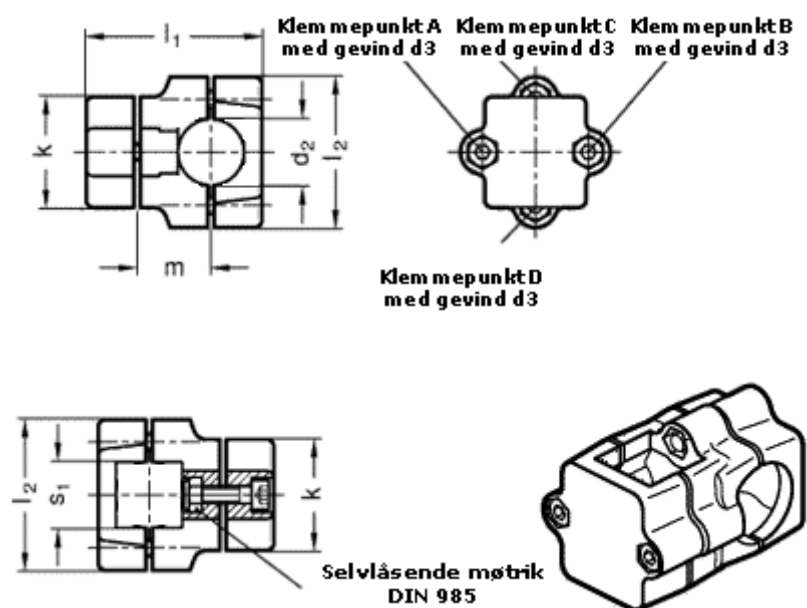

Article number: 20134V40B40602SW
Description: E+G Two-way Connector
GN134-V40-B40-60-2-SW

Measures

Adjustable clamp lever = GN 911-M 8-55 have to be ordred separately

d2	= 40
d3	= M 8
k	= 60
l1	= 109.0
l2	= 79
m	= 50.0
s1	= 40